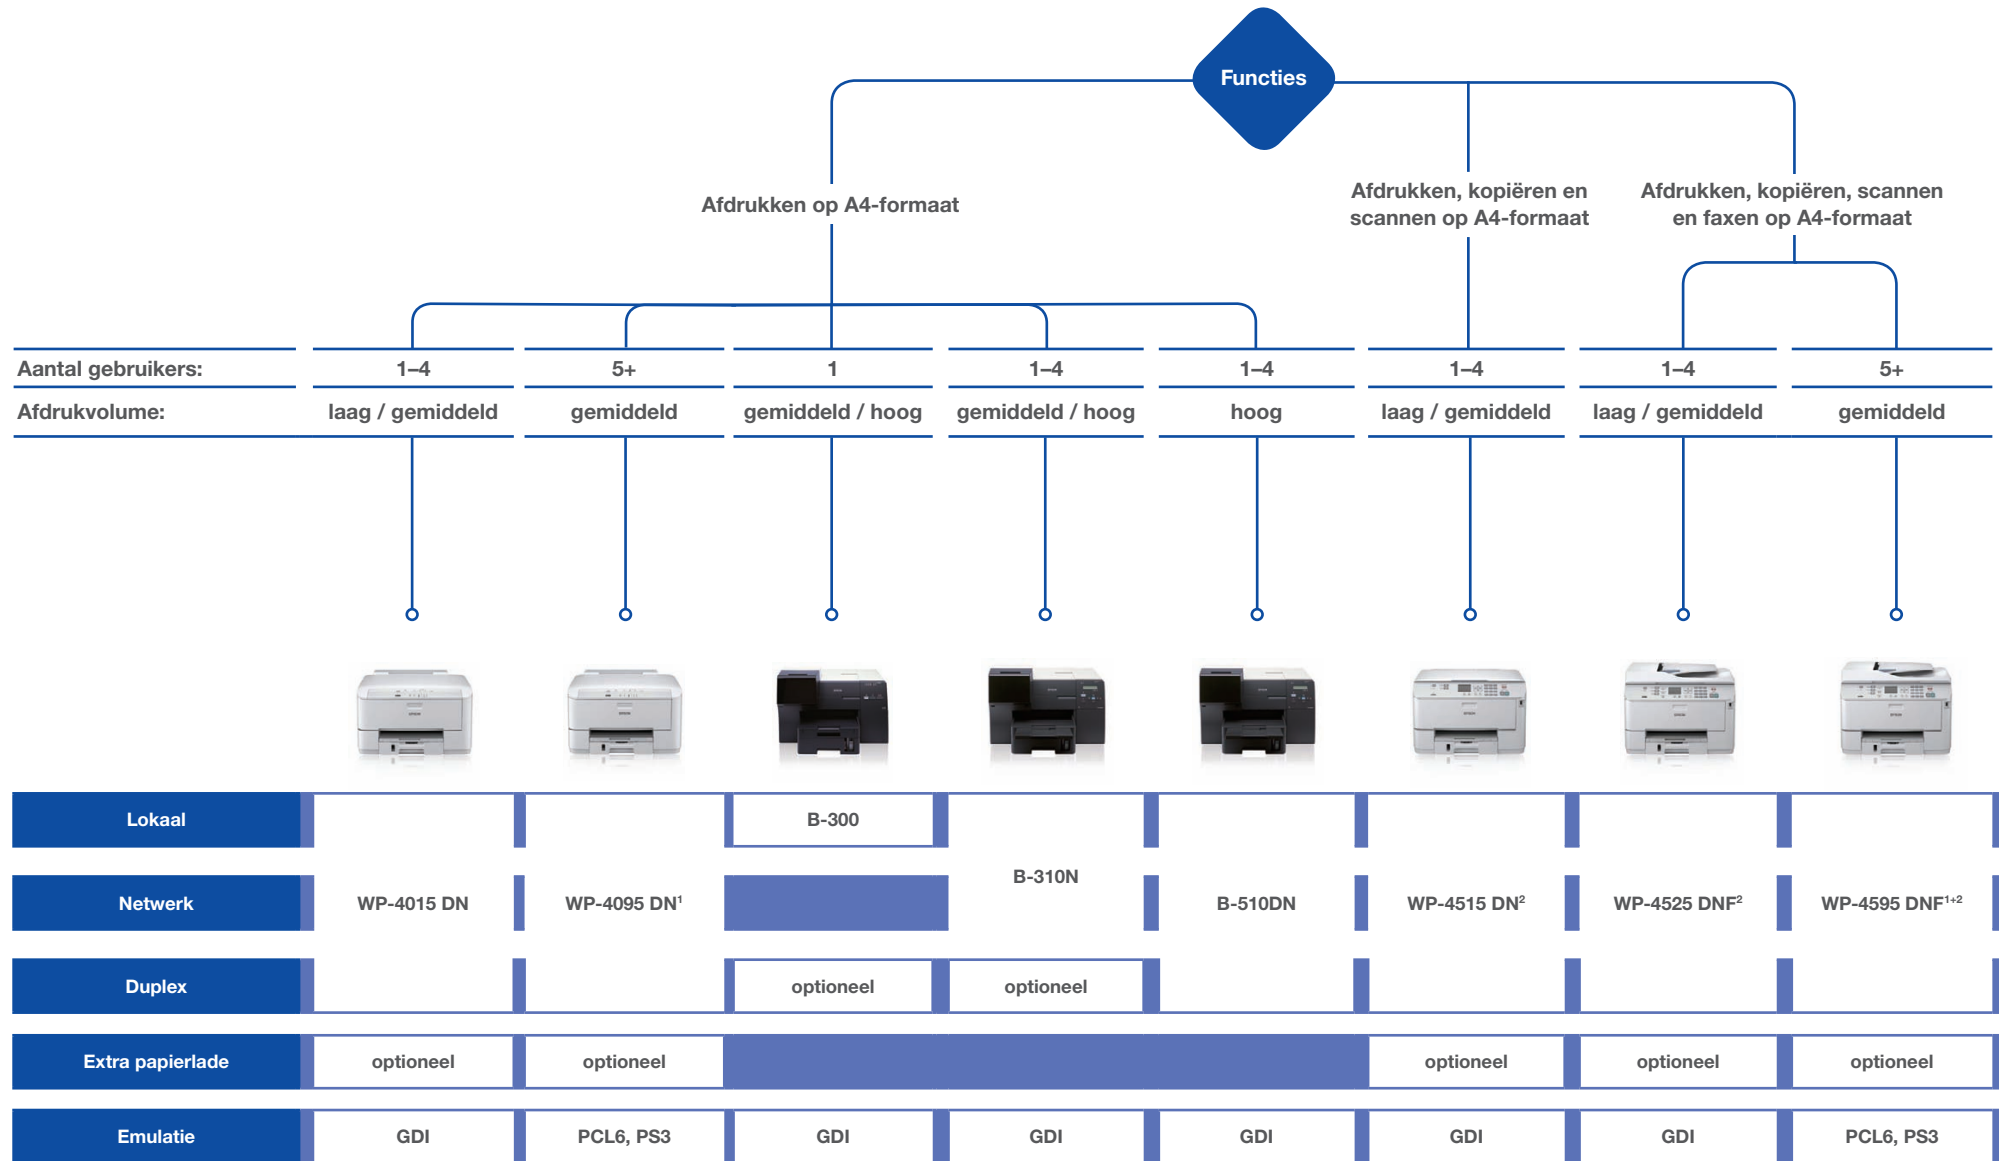

EPSON INKJETKLEURENPRINTERS VOOR ZAKELIJK GEBRUIK

¹ Beschikbaar vanaf eerste kwartaal van 2012 ² In bepaalde landen zijn sommige of alle Wi-Fi-, fax- of multifunctionele producten niet verkrijgbaar. **Weergegeven modellen hebben lokale configuraties.**

Epson Europe BV – Vestiging België
Belgicastraat 4 – Keiberg
B-1930 Zaventem
Infoline: 070/350120*
* (0.1735 €/min.)
www.epson.be

Epson Europe BV – Vestiging Benelux
Hoogoorddreef 5
Atlas ArenA
NL-1101 BA Amsterdam
Infoline: 0900-5050808*
* (0.05 €/oproep + 0.15 €/min.)
www.epson.nl

Handelsmerken en geregistreerde handelsmerken zijn het eigendom van Seiko Epson Corporation of de respectieve eigenaars. Productinformatie kan zonder voorafgaande kennisgeving worden gewijzigd.

EPSON®